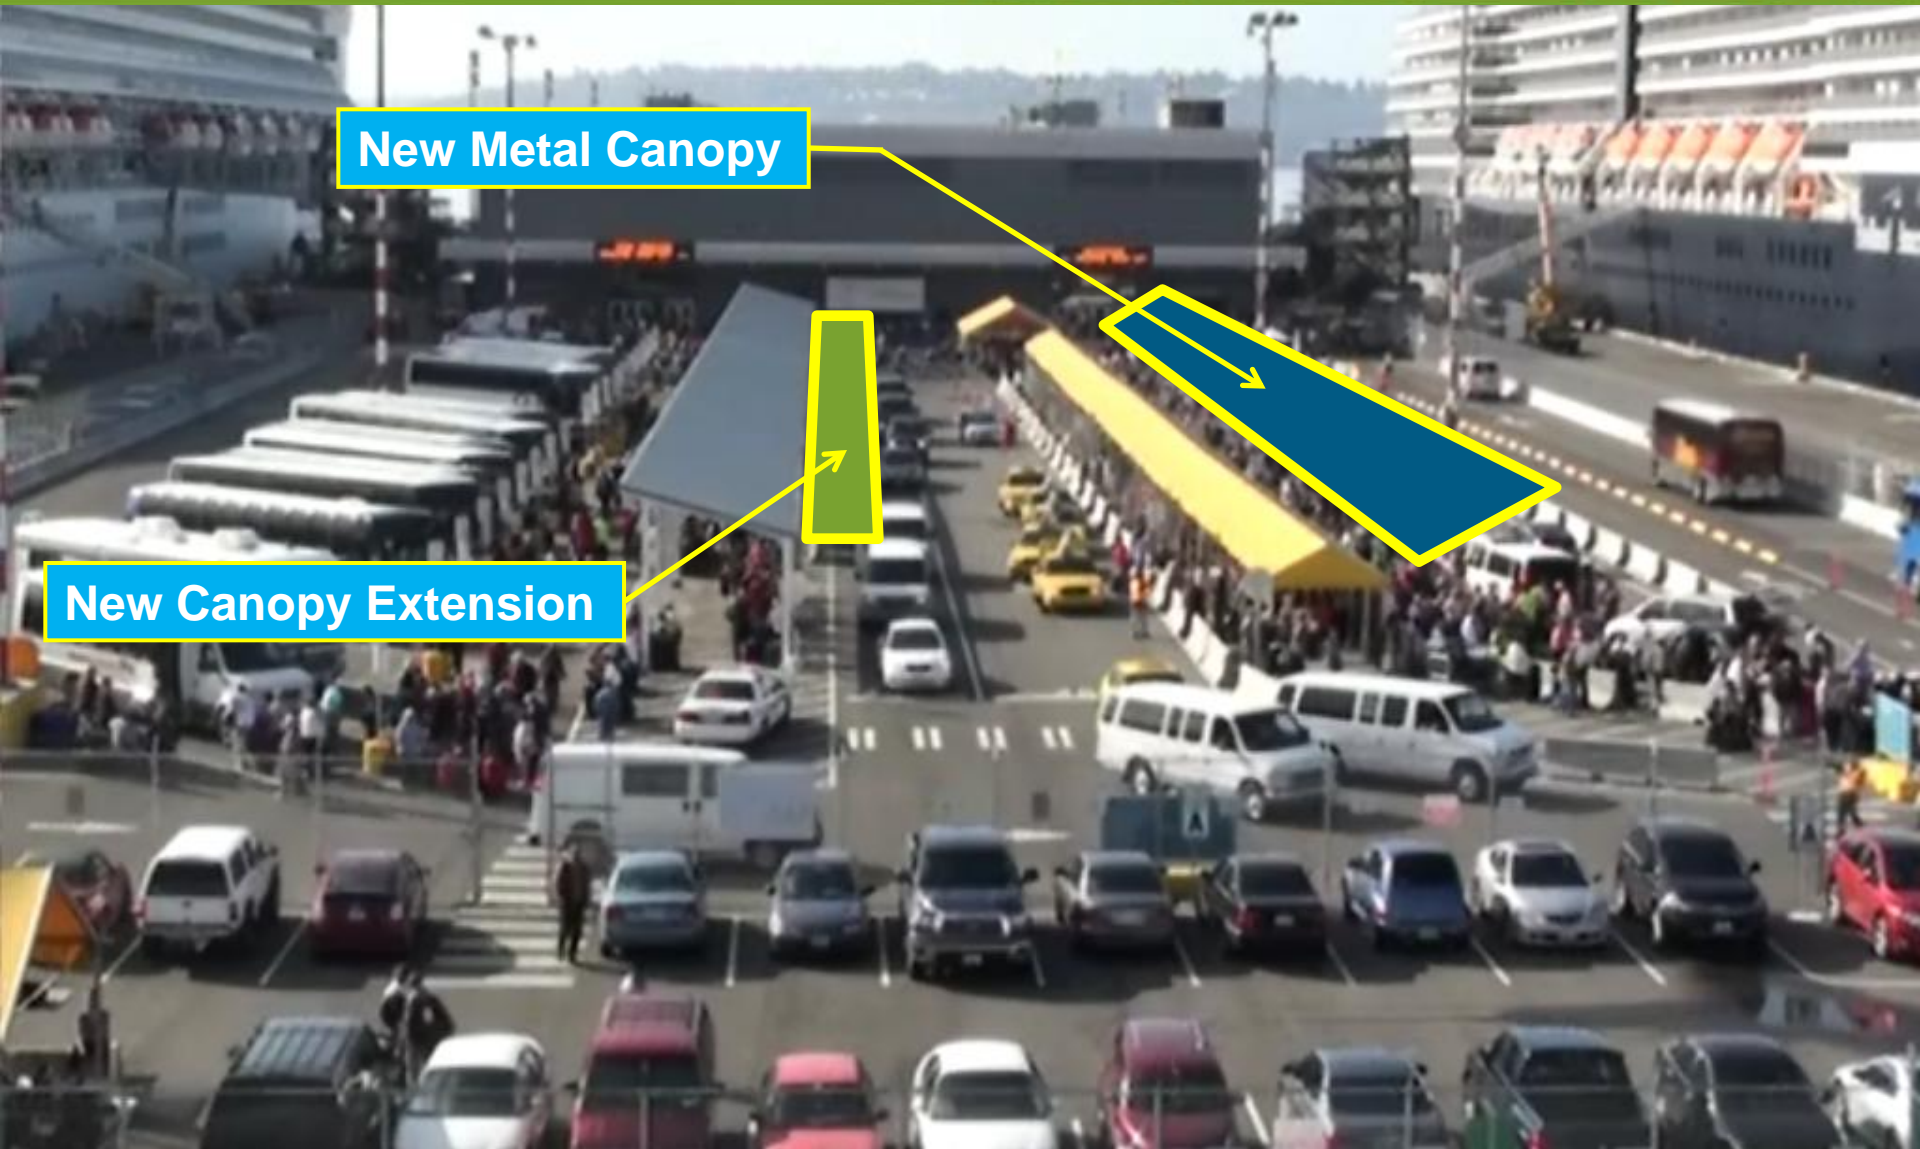

ITEM NO: 6d.Supp

DATE OF
MEETING: December 15, 2009

T91 Smith Cove Cruise Terminal Final Work Scope

New Metal Canopy

New Canopy Extension